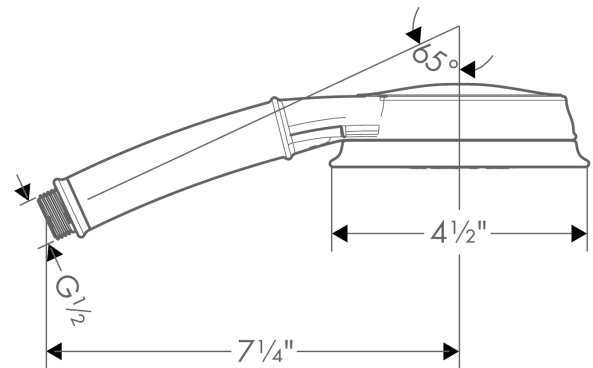

**Croma 100 Classic
Handshower 3-Jet, 1.8 GPM**

Finishes : **rubbed bronze** Part no. : **04753920**

Description

Features

- 75 no-clog spray channels
- Spray modes: Full, Pulsating Massage, Intense Turbo
- Flow: 1.8 GPM (6.8 L/Min)

Item details

List Price \$ 149.00

Technology

Compliance

Product image

Scale drawing

Croma 100 Classic
Handshower 3-Jet, 1.8 GPM
Finishes : **rubbed bronze** Part no. : **04753920**

Exploded drawing

Year of production: >01/18

Croma 100 Classic
Handshower 3-Jet, 1.8 GPM
 Finishes : **rubbed bronze** Part no. : **04753920**

Spare parts list

Year of production: >01/18

Pos.	Description	Part no.	Price	PU
1	filter packing	94246000	-	1